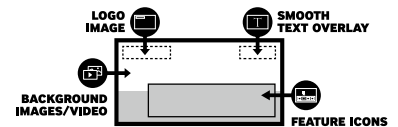

A tailored home menu

Each Samsung hospitality display includes an intuitive, customizable home menu that streamlines content exchange between hotels and guests. Content managers can easily incorporate images, logos and feature icons specific to guest needs while reinforcing special offers and hotel branding.