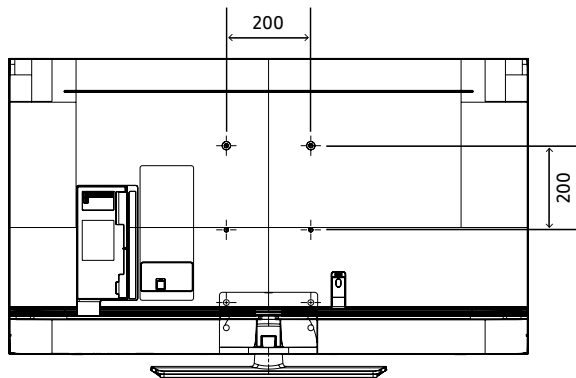

Specifications

43"

* Including logo

50"

* Including logo

55"

* Including logo

65"

* Including logo