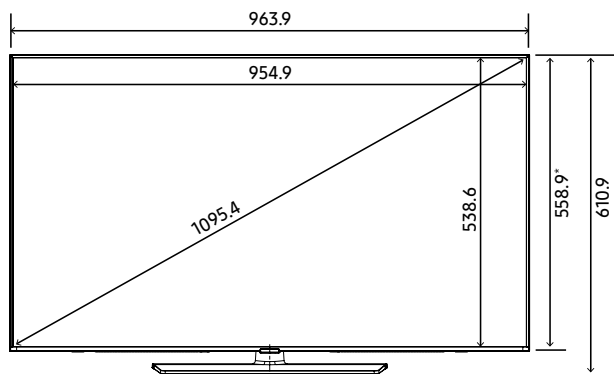

Specifications

43"

* Including logo