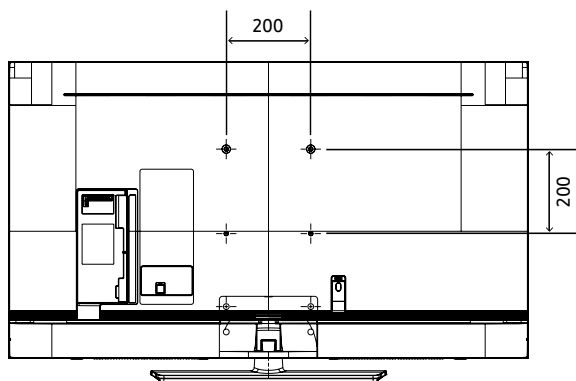

Specifications

43"

* Including logo

50"

* Including logo

55"

* Including logo

65"

* Including logo