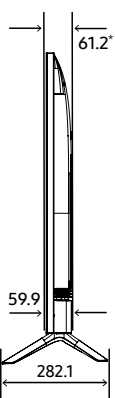

Specifications

43"

* Including logo

50"

* Including logo

55"

* Including logo

65"

* Including logo