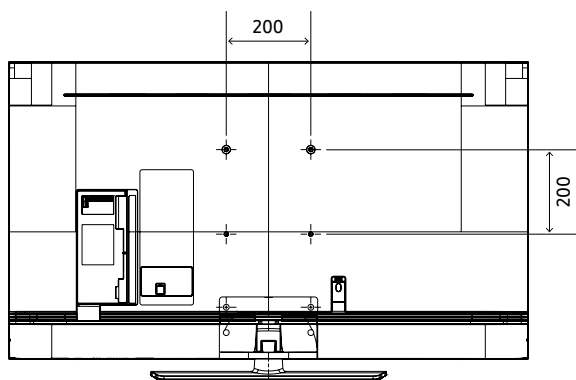

Specifications

43"

* Including logo

50"

* Including logo

55"

* Including logo

65"

* Including logo