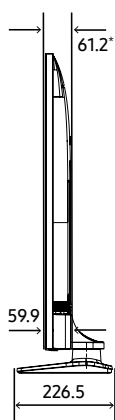

* Including logo