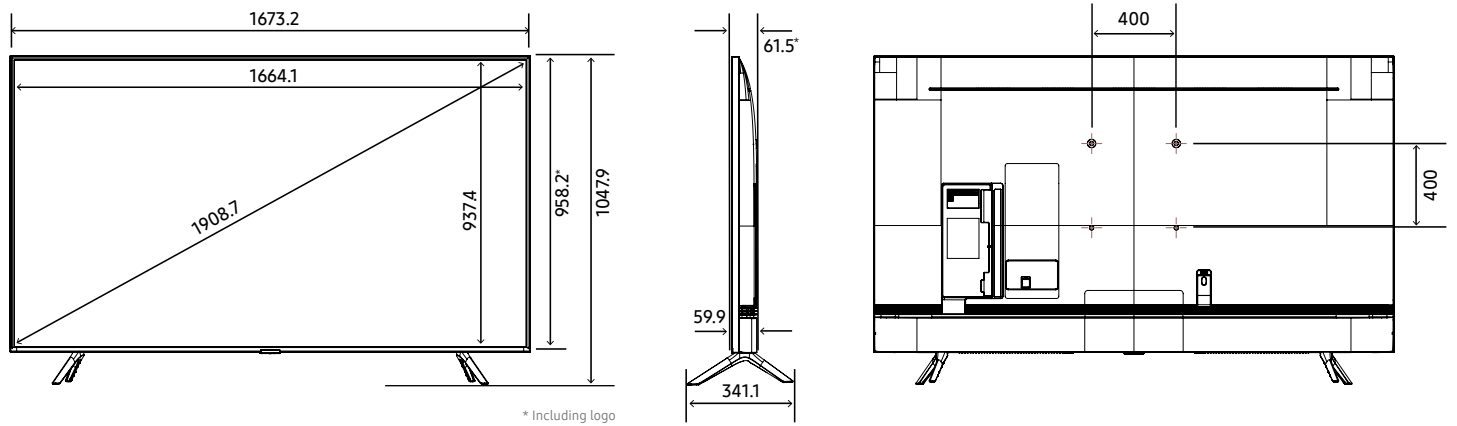

Specifications

75"

1. 1
2. 2
3. 3
4. 4
5. 5
6. 6
7. 7
8. 8

Connectors

1. RJP	13. VOL-CTRL
2. USB (5V 0.5A)	14. VARIABLE AUDIO OUT
3. USB (HDD 5V 1A)	
4. DIGITAL AUDIO OUT (OPTICAL)	
5. HDMI IN 3 (ARC)	
6. HDMI IN 2	
7. HDMI IN 1	
8. ANT IN	
9. LAN OUT	
10. DATA	
11. COMPONENT / AV IN	
12. LAN IN	

About Samsung Electronics Co., Ltd.

Samsung Electronics Co., Ltd. inspires the world and shapes the future with transformative ideas and technologies. The company is redefining the worlds of TVs, smartphones, wearable devices, tablets, cameras, digital appliances, medical equipment, network systems, and semiconductor and LED solutions. For the latest news, please visit Samsung Newsroom at <http://news.samsung.com>

Hospitality Display

For more information about Samsung Hospitality Displays, visit www.samsung.com/business or www.samsung.com/displaysolutions

Copyright © 2020 Samsung Electronics Co. Ltd. All rights reserved. Samsung is a registered trademark of Samsung Electronics Co. Ltd. Specifications and designs are subject to change without notice. Non-metric weights and measurements are approximate. All data were deemed correct at time of creation. Samsung is not liable for errors or omissions. All brand, product, service names and logos are trademarks and/or registered trademarks of their respective owners and are hereby recognized and acknowledged.

Samsung Electronics Co., Ltd.
416, Maetan 3-dong, Yeongtong-gu, Suwon-si, Gyeonggi-do 443-772, Korea