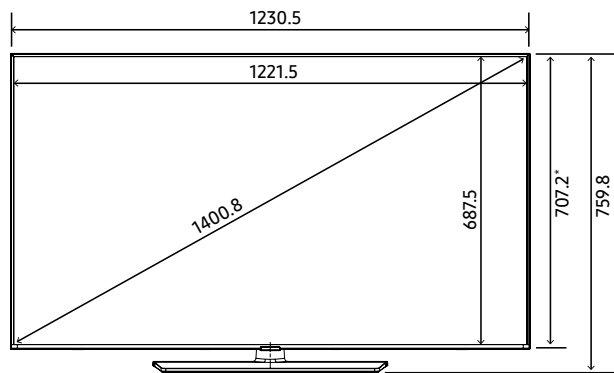

55"

* Including logo