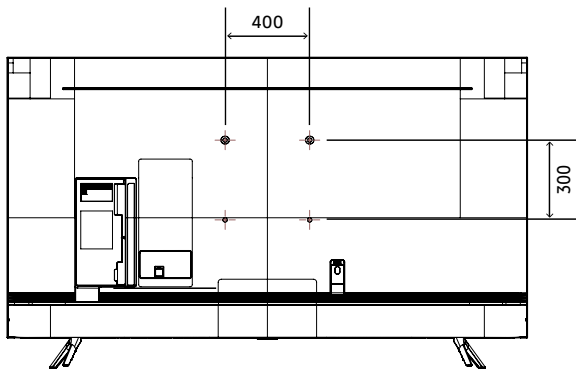

Specifications

43"

* Including logo

50"

* Including logo

55"

* Including logo

65"

* Including logo