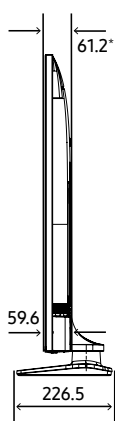

* Including logo