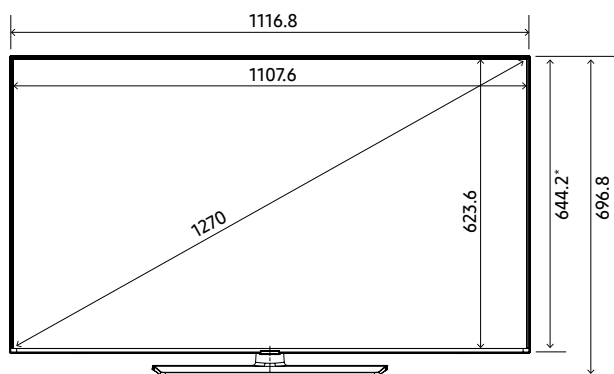

50"

* Including logo