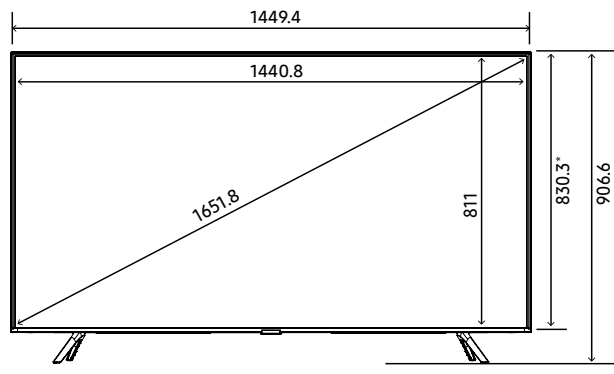

65"

* Including logo