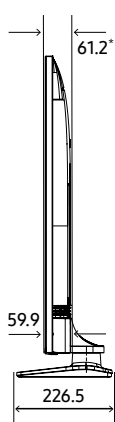

* Including logo