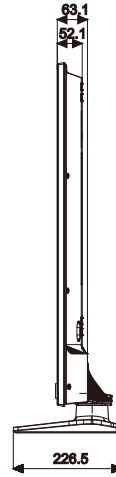

SPECIFICATIONS

HG55EF690UB

CONNECTORS

1. USB(5V 0.5A)
2. USB(HDD1.0A) / CLONING
3. DIGITAL AUDIO OUT(OPTICAL)
4. HDMI IN1
5. HDMI IN2
6. LAN
7. LAN OUT
8. RJP
9. ANT IN
10. HDMI IN3 (ARC)
11. DATA
12. HP-ID
13. COMPONENT / AV IN
14. VARIABLE AUDIO OUT
15. VOL-CTRL