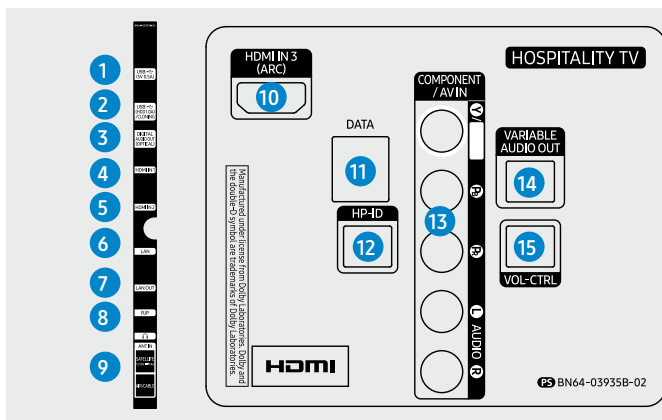

SPECIFICATIONS

HG55EF690UB

CONNECTORS

1. USB(5V 0.5A)
2. USB(HDD1.0A) / CLONING
3. DIGITAL AUDIO OUT(OPTICAL)
4. HDMI IN1
5. HDMI IN2
6. LAN
7. LAN OUT
8. RJP
9. ANT IN
10. HDMI IN3 (ARC)
11. DATA
12. HP-ID
13. COMPONENT / AV IN
14. VARIABLE AUDIO OUT
15. VOL-CTRL