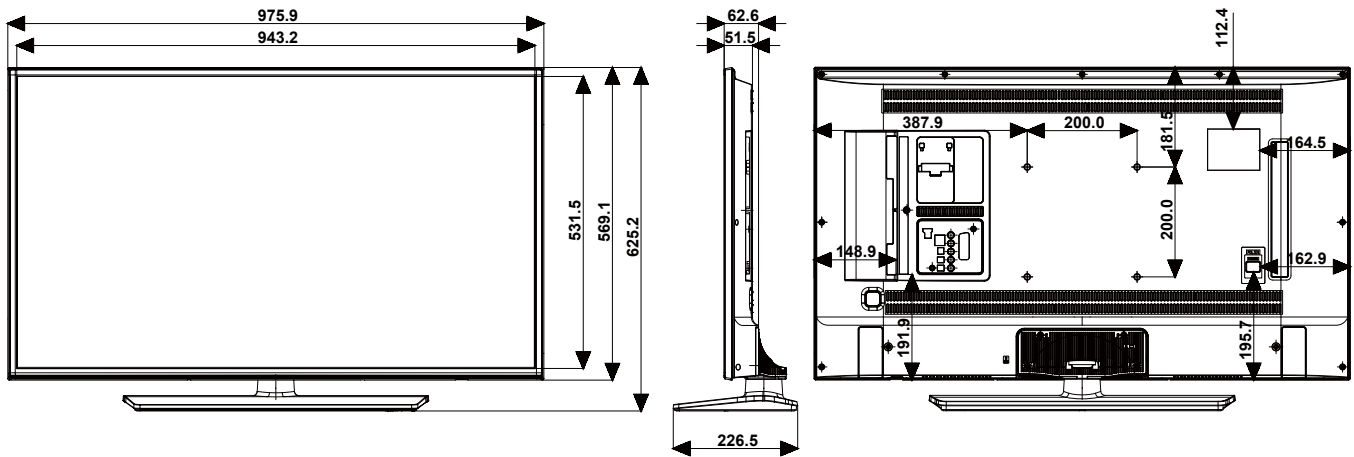

SPECIFICATIONS

HG43EF690UB

1. 1
2. 2
3. 3
4. 4
5. 5
6. 6
7. 7
8. 8
9. 9

HOSPITALITY TV

HDMI IN 3 (ARC) 10

HDMI

DATA 11

HP-ID 12

COMPONENT / AV IN 13

VARIABLE AUDIO OUT 14

VOL-CTRL 15

* For information related to specifications, please contact the dealer. * The product is subject to change without notice.

8N64-039358-02

CONNECTORS

1. USB(5V 0.5A)
2. USB(HDD1.0A) / CLONING
3. DIGITAL AUDIO OUT(OPTICAL)
4. HDMI IN1
5. HDMI IN2
6. LAN
7. LAN OUT
8. RJP
9. ANT IN
10. HDMI IN3 (ARC)
11. DATA
12. HP-ID
13. COMPONENT / AV IN
14. VARIABLE AUDIO OUT
15. VOL-CTRL