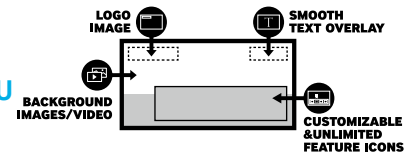

A TAILORED HOME MENU FOR GUESTS

An integrated Ethernet bridge turns the display into a mobile office, accommodating a variety of business needs. As the workday ends, guests also can leverage the display to relax by streaming TV or music.