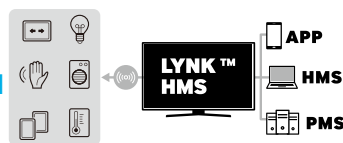

SIMPLE, COMPATIBLE WEB APP DEVELOPMENT

Hotel managers can leverage TIZEN to build and deploy customizable home menu that suits their brand and operational needs. Both staffs and guests can enjoy the convenience of an intuitive, easy-to-navigate interface.

CENTRALIZED, REAL-TIME MANAGEMENT

LYNK REACH 4.0's centralized, real-time monitoring can detect and troubleshoot issues before they become issues for guests. Compatibility with LAN, Wi-Fi and coaxial infrastructures drives more effective management and monitoring.

CONVENIENT AND THOROUGH ROOM MANAGEMENT

LYNK HMS allows staff to view maintenance needs and energy usage for efficient and convenient room management. This platform also shares an interface where guests can control multiple in-room components from a single source.