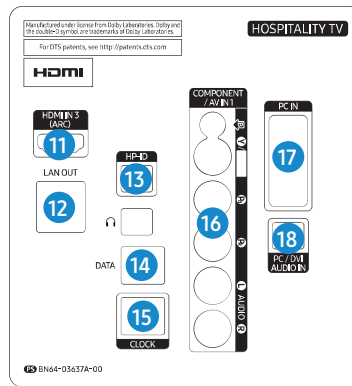

Basic Feature		Hospitality Solution			Convenience Feature		Security		Clock Option	
Screen Size	Resolution	Home Menu	LYNK™ REACH 4.0	LYNK™ HMS	Multi-code remote control	Improve Plug and Play	LYNK™ DRM	Security Mode	External Clock Compatibility	Software Clock
24", 28", 32", 40", 49", 55"	24" & 28" : 1,366x768 Others: 1,920x1,080	•	•	•	•	•	•	•	•	•

1. VARIABLE AUDIO OUT
2. VOL-CTRL
3. USB (5V 0.5A)
4. USB (HDD1.0A)/CLONING
5. HDMI IN2
6. HDMI IN1 (DVI)
7. LAN
8. RJP
9. DIGITAL AUDIO OUT(OPTICAL)
10. ANT IN (SATELLITE,AIR/CABLE)
11. HDMI IN3 (ARC)
12. LAN OUT
13. HP-ID
14. DATA
15. CLOCK
16. COMPONENT / AV IN1
17. PC IN
18. PC/DVI AUDIO IN

		24EE690 HG24EE690AB	28EE690 HG28EE690AB	32EE690 HG32EE690DB
Design	Front Color	Black	Black	Dark Titan
	Stand Type	Square	Square	Square
	Swivel (Left/Right)	N/A	N/A	90/90
Dimension	Set Size without Stand - Wall Mount Side (WxHxD)(mm)	561.8x349.1x49.1	643.4 x 396.5 x 49.1	730.4 x 433.8 x 40.3
	Set Size without Stand - Speaker Side (WxHxD)(mm)	561.8x349.1x66.6	643.4 x 396.5 x 62.9	730.4 x 433.8 x 54.6
	Set Size with Stand (WxHxD)(mm)	561.8x383.5x163.7	643.4 x 435.0 x 163.4	730.4 x 482.8 x 192.6
	Package Size (WxHxD)(mm)	743 x 407 x 114	815 x 463 x 108	913 x 534 x 113
Weight	Set Weight without Stand (kg)	4	3.8	5.5
	Set Weight with Stand (kg)	4.2	4.2	7.1
	Package Weight (kg)	5.4	5.4	8.8
Accessory	Remote Controller Model	TM1240A	TM1240A	TM1240A
	Batteries (for Remote Control)	Yes	Yes	Yes
	Samsung Smart Control (Included)	N/A	N/A	N/A
	Ultra Slim Wall Mount Support	N/A	N/A	N/A
	Mini Wall Mount Support	N/A	N/A	N/A
	VESA Wall Mount Support	Yes	Yes	Yes
	Power Cable	Yes	Yes	Yes
	Quick Install Guide	Yes	Yes	Yes
	Data Cable	Yes	Yes	Yes
	Stand Mount Kit	N/A	N/A	Yes
	Security Screws	N/A	N/A	N/A
Angle Adaptor (for Side RF tuner)	N/A	Yes	N/A	