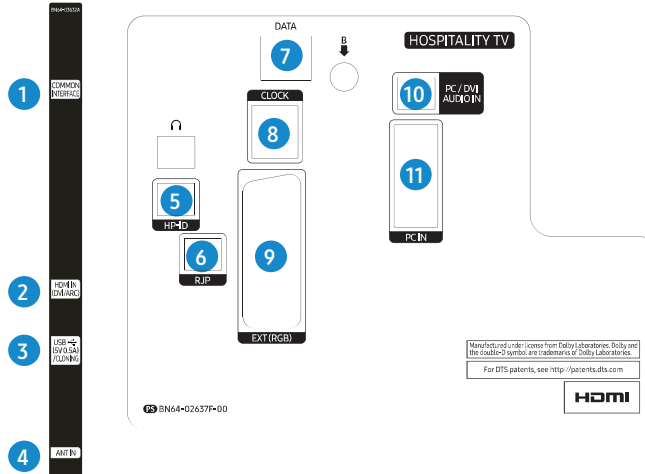

1. COMMON INTERFACE
2. HDMI IN (DVI/ARC)
3. USB(5V 0.5A)/CLONING
4. ANT IN
5. HP-ID
6. RJP
7. DATA
8. CLOCK
9. EXT(RGB)
10. PC/DVI AUDIO IN
11. PC IN

32"

Connectors