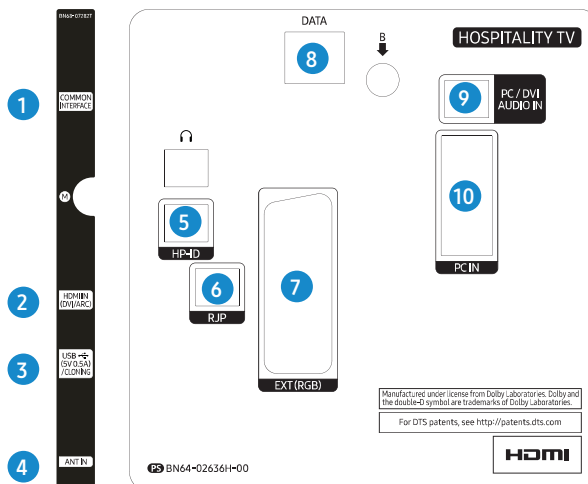

1. COMMON INTERFACE
2. HDMI IN (DVI/ARC)
3. USB(5V 0.5A)/CLONING
4. ANT IN
5. HP-ID
6. RJP
7. EXT (RGB)
8. DATA
9. PC/DVI AUDIO IN
10. PC IN