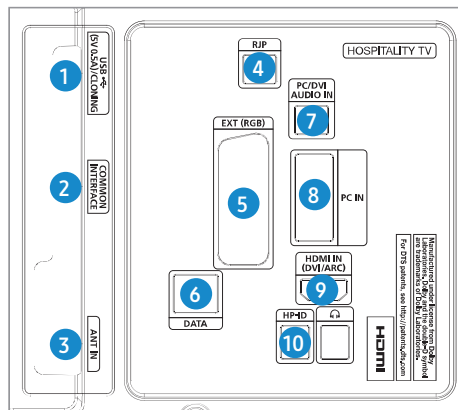

### Connectors

- HG28EE470AK

1. COMMON INTERFACE
2. HDMI IN (DVI/ARC)
3. USB(5V 0.5A)/CLONING
4. ANT IN
5. HP-ID
6. RJP
7. DATA
8. CLOCK
9. EXT(RGB)
10. PC/DVI AUDIO IN
11. PC IN

32"

### Connectors

- HG32EE470SK

1. USB(5V 0.5A)/CLONING
2. COMMON INTERFACE
3. ANT IN
4. RJP
5. EXT (RGB)
6. DATA
7. PC / DVI AUDIO IN
8. PC IN
9. HDMI IN (DVI/ARC)
10. HP-ID

40", 48"